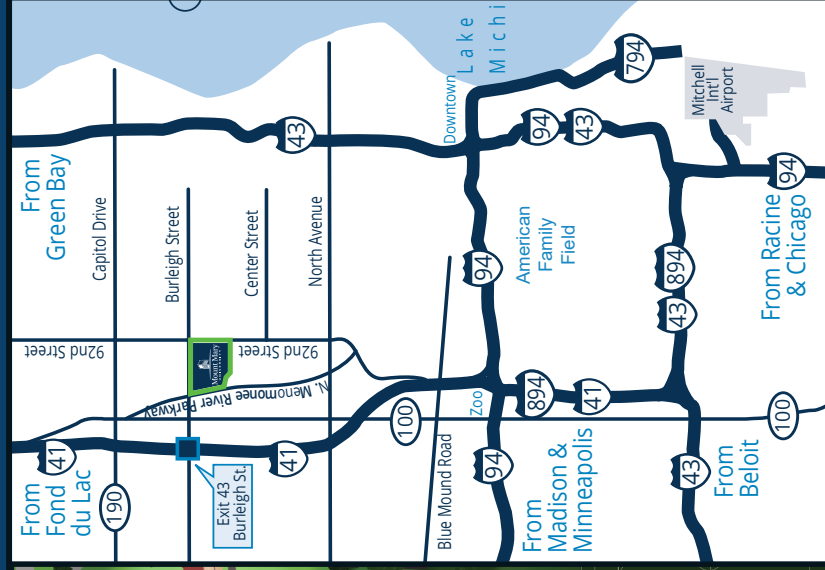

# MOUNT MARY UNIVERSITY CAMPUS MAP

## 2. Caroline Hall

Bookstore  
Health Sciences Center  
Helfaer Hall  
Marian Art Gallery  
Nursing Skills Lab  
Parkway Place  
Student Life Offices  
Student Residence  
Caroline Hall Gym

## 5. Bloechl Center

## 10. Trinity Woods

Intergenerational  
Housing Community